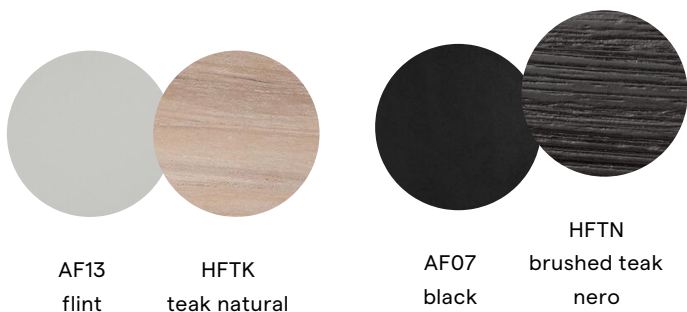

Available in

FRAME - FINISHING

Suggested colour combinations

TE TOSCANA 1

SD SULTAN DUNE 1

TE VANILLA 1

TC NEBBIA 2

Technical drawing