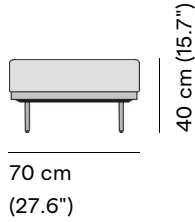

Available in

FRAME - FINISHING

Suggested colour combinations

TE TOSCANA 1

SD SULTAN DUNE 1

TE VANILLA 1

TC NEBBIA 2

Technical drawing