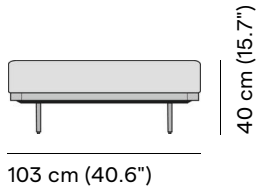

Available in

FRAME - FINISHING

Suggested colour combinations

TE TOSCANA 1

SD SULTAN DUNE 1

TE VANILLA 1

TC NEBBIA 2

Technical drawing